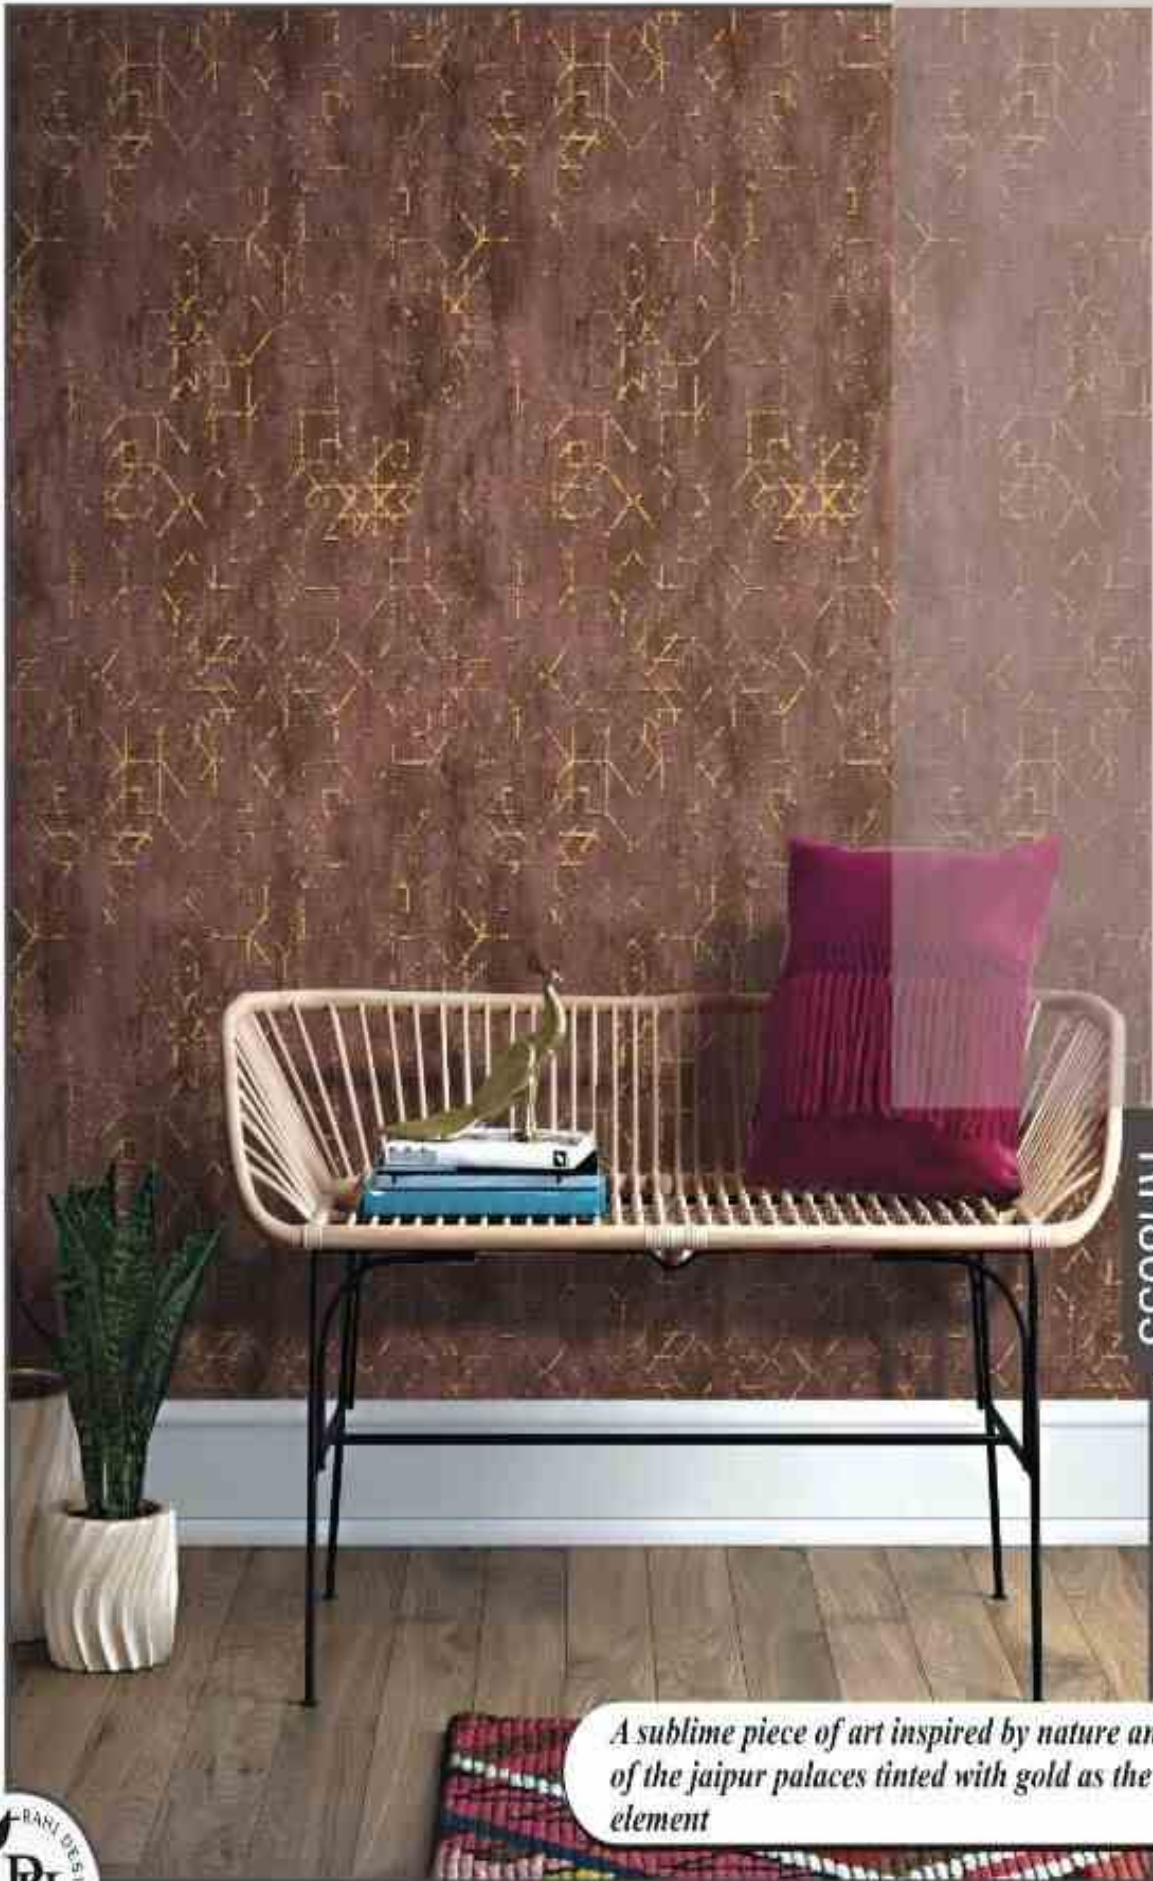

Rahira

Illuminate your Surroundings

RH8029

A sublime piece of art inspired by nature and the jaalis of the jaipur palaces tinted with gold as the main element

Rahira

Walls which will never go unnoticed

RH8033