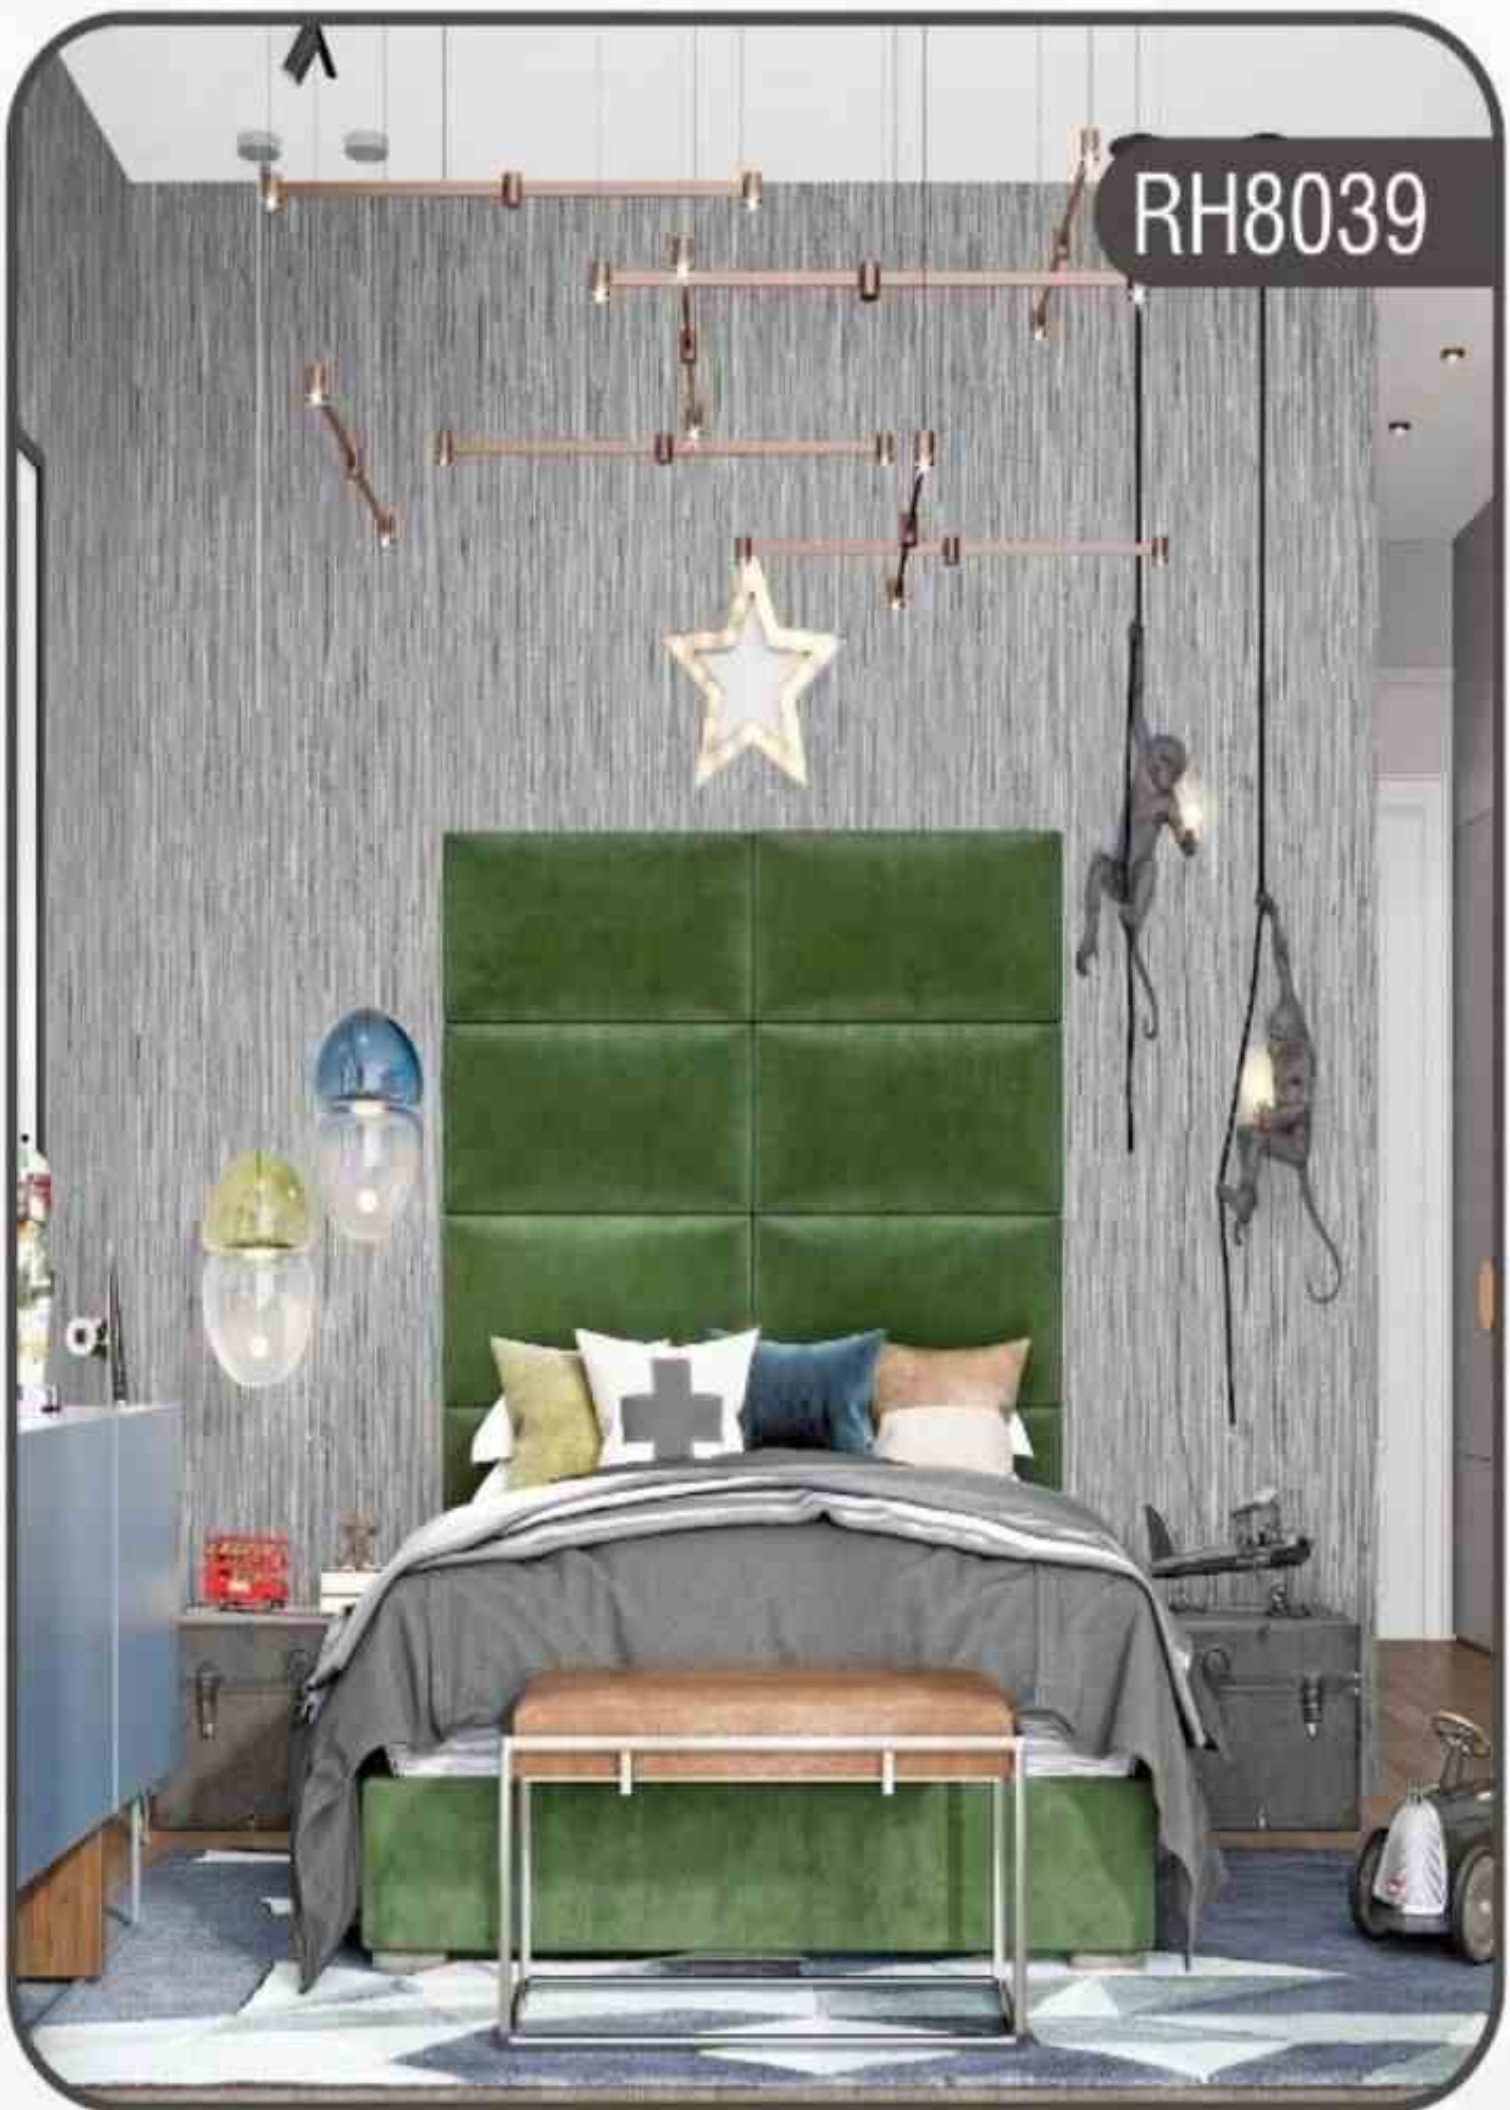

**Inspired by the beautiful lines of a tree trunk in an
array of colours with a touch of gold**

RH8032

RH8027

RH8039

RH8032

RH8007

RH8039

A photograph showcasing a classic interior design aesthetic. On the left, a large, dried palm frond stands vertically, its long, thin leaves fanning out. To the right, a high-backed wicker chair is partially visible, featuring a complex, textured weave of light-colored wicker. The background is a dark brown wall with a mottled, textured appearance and scattered gold-colored highlights. The overall composition is elegant and timeless.